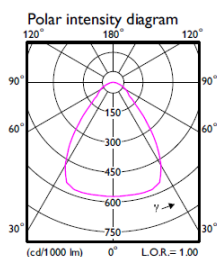

- NB
- 2 * 35°
- rotating symmetry
- Concentrated light angle, suitable for higher ceiling installation area
- UGR.21

PHILIPS