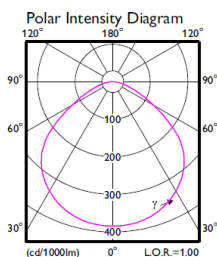

## Features

- System efficacy of 90lm/W
- Micro prism optical plate: Low glare, good uniformity
- Solid SPCC housing with anti-fire PC cover
- 25,000hrs lifetime @Ta35C
- Hook, pole installation
- Wide beam; Narrow beam

# Specification

	18000lm	9000lm	5200lm
System Power	200W	100W	60W
System efficacy	90lm/W	90lm/W	87lm/W
CCT	CW (6500K)/ NW (4000K)		
CRI	>75		
Color consistence	<5 SDCM		
IP rating	IP20		
Classification	Class I		
Operation Temperature	-20C ~ +40C (Ta35C)		
Lifetime (hr)	25,000hrs (L70) @Ta35C		
Optical	WB; NB (with reflector)		
Input Voltage	220-240V, 50/60 Hz		
Power factor	>0.9		
Installation	Pendant (pole/hook)		
Dimension	D369XH147	D277XH139	D231XH124
Weight	4.5kgs	2.4kgs	1.6kgs
Certificate	CB/EMC/AU&NZ/CE		
Optional accessory	BY218Z RL-L	BY218Z RL-M	BY218Z RL-S
	200W NB reflector	100W NB reflector	60W NB reflector