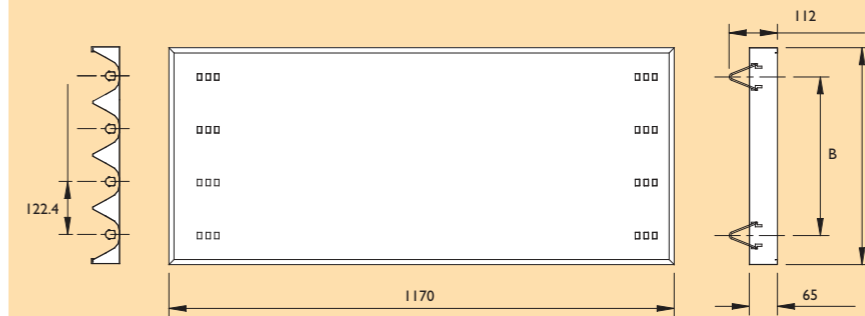

Dimension drawings

	A	B
TPS150/2x54(2x28)	257.6	122.4
TPS150/3x54(3x28)	380	244.8
TPS150/4x54(4x28)	502.4	367.2
TPS150/6x54(6x28)	747.2	612

Ordering data

Type	Lamp	Control gear	Voltage	Remark	Ordering number
TPS150 2XTL-5 HO 54W HFP	TL-5 HO 54W	HF-P	220~240V/50~60Hz	Luminaire	8238 078 26701
TPS150 3XTL-5 HO 54W HFP	TL-5 HO 54W	HF-P	220~240V/50~60Hz	Luminaire	8238 078 26801
TPS150 4XTL-5 HO 54W HFP	TL-5 HO 54W	HF-P	220~240V/50~60Hz	Luminaire	8238 078 26901
TPS150 6XTL-5 HO 54W HFP	TL-5 HO 54W	HF-P	220~240V/50~60Hz	Luminaire	8238 078 27001
TPS150 2XTL-5 HE 28W EBS	TL-5 HE 28W	EB-S	220~240V/50~60Hz	Luminaire	On Request
TPS150 3XTL-5 HE 28W EBS	TL-5 HE 28W	EB-S	220~240V/50~60Hz	Luminaire	On Request
TPS150 4XTL-5 HE 28W EBS	TL-5 HE 28W	EB-S	220~240V/50~60Hz	Luminaire	On Request
TPS150 6XTL-5 HE 28W EBS	TL-5 HE 28W	EB-S	220~240V/50~60Hz	Luminaire	On Request
TPS150 2XTL-5 HE 28W HFA	TL-5 HE 28W	HF-A	220~240V/50~60Hz	Luminaire	On Request
TPS150 3XTL-5 HE 28W HFA	TL-5 HE 28W	HF-A	220~240V/50~60Hz	Luminaire	On Request
TPS150 4XTL-5 HE 28W HFA	TL-5 HE 28W	HF-A	220~240V/50~60Hz	Luminaire	On Request
TPS150 6XTL-5 HE 28W HFA	TL-5 HE 28W	HF-A	220~240V/50~60Hz	Luminaire	On Request
ZPS150 2x28/54W PC	-	-	-	Accessory	On Request
ZPS150 3x28/54W PC	-	-	-	Accessory	On Request
ZPS150 4x28/54W PC	-	-	-	Accessory	On Request
ZPS150 6x28/54W PC	-	-	-	Accessory	On Request
GPS150 MB	-	-	-	Accessory	On Request

PC = Flat Plastic Transparent Cover, MB = Mounting Bracket