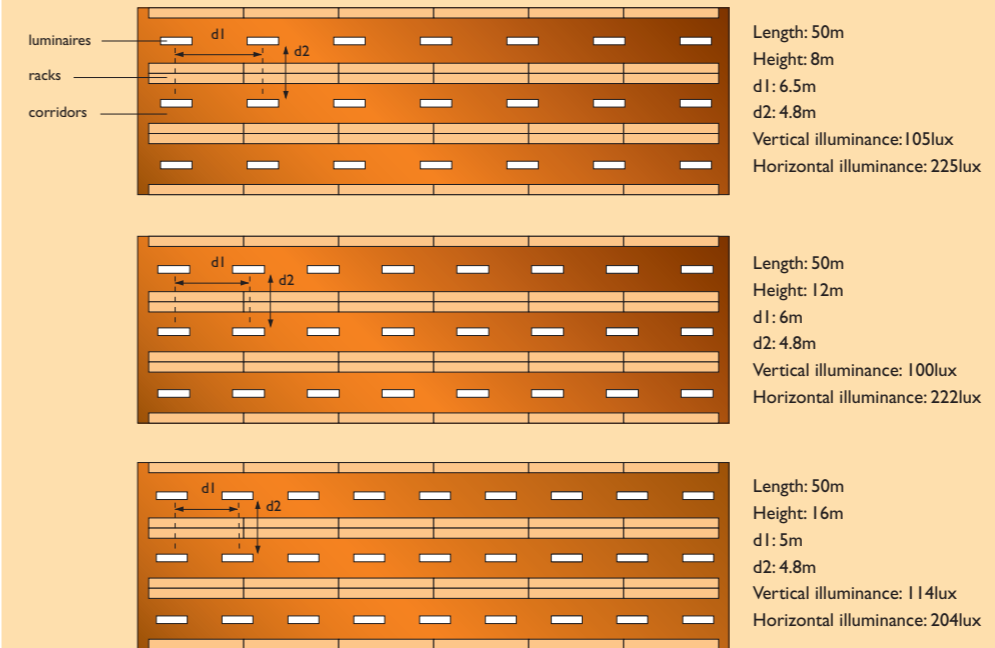

Warehouse application guide