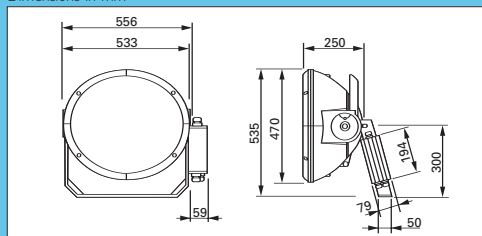

Dimensions in mm

Accessories

- External louvre
- Simple aiming device
- Precision aiming device
- Colour filters

Classifications

- IP 65
- Class I
- Complies with IEC 598

Preferred selection

Product ID	Weight (kg)	Comm Code
MVF403 C MHN-SA1800W 220-240V A1	13.8	911401054480
MVF403 C MHN-SA1800W 220-240V A2	13.8	911401055580
MVF403 C MHN-SA1800W 220-240V A3	13.8	911401055680
MVF403 C MHN-SA1800W 220-240V A4	13.8	911401055780
MVF403 C MHN-SA1800W 220-240V A5	13.8	911401055880
MVF403 C MHN-SA1800W 220-240V A6	13.8	911401055980
MVF403 C MHN-SA1800W 220-240V A7	13.8	911401056080
MVF403 C MHN-SA1800W 220-240V A1 UP	13.8	911401060780
MVF403 C MHN-SA1800W 220-240V A2 UP	13.8	911401056180
MVF403 C MHN-SA1800W 220-240V A3 UP	13.8	911401060880
MVF403 C MHN-SA1800W 220-240V A5 UP	13.8	911401060980
MVF403 C MHN-SA1800W 220-240V A6 UP	13.8	911401056280
MVF403 C MHN-SA1800W 220-240V A7 UP	13.8	911401054580
MVF403 C MHN-LA1000W 220-240V A1	13.8	911401054680
MVF403 C MHN-LA1000W 220-240V A2	13.8	911401054780
MVF403 C MHN-LA1000W 220-240V A3	13.8	911401054880
MVF403 C MHN-LA1000W 220-240V A4	13.8	911401054980
MVF403 C MHN-LA1000W 220-240V A5	13.8	911401055080
MVF403 C MHN-LA1000W 220-240V A6	13.8	911401055180
MVF403 C MHN-LA1000W 220-240V A7	13.8	911401055280
MVF403 C MHN-LA1000W 220-240V A1 UP	13.8	910721100080
MVF403 C MHN-LA1000W 220-240V A2 UP	13.8	911401055380
MVF403 C MHN-LA1000W 220-240V A3 UP	13.8	911401050780
MVF403 C MHN-LA1000W 220-240V A4 UP	13.8	911401055480
MVF403 C MHN-LA1000W 220-240V A5 UP	13.8	911401050980
MVF403 C MHN-LA1000W 220-240V A6 UP	13.8	911401050880
MVF403 C MHN-LA1000W 220-240V A7 UP	13.8	911401051080