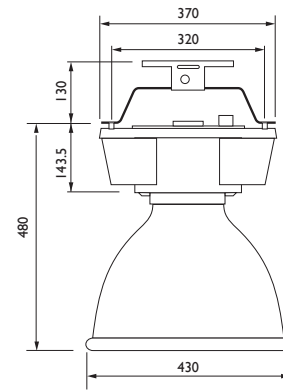

Aluminium Reflector + Glass Cover