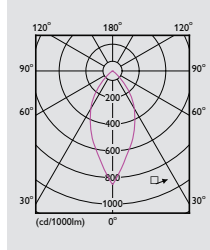

HPK518 1xSON250W NB Alu Reflector with PG-IP65