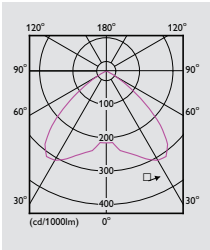

HPK518 1xSON150W WB Alu Reflector with PG-IP65