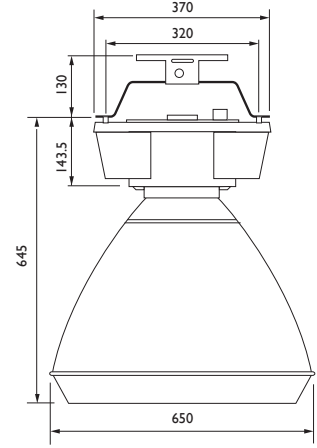

Prismatic Reflector + Cover Lens