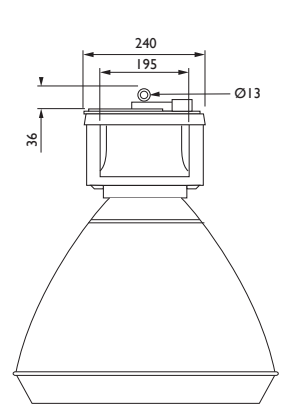

Prismatic Reflector + Cover Lens