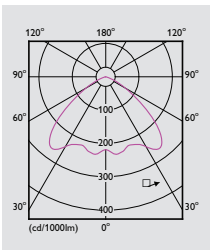

Product ID	Type	Weight (kg)	Order Code
HPK518 1xSON150W IC PR 220 50	Gear Unit	12.00	911401091580
HPK518 1xSON150W IC PR 220 60	Gear Unit	12.00	911401096180
HPK518 1xSON150W IC PR 230-240	Gear Unit	12.00	911401090880
HPK518 1xSON250W IC 220 50	Gear Unit	12.00	911401089580
HPK518 1xSON250W IC 220 60	Gear Unit	12.00	911401096180
HPK518 1xSON250W IC 230-240	Gear Unit	12.00	911401090280
HPK518 1xSON250W IC PR 220 50	Gear Unit	12.00	911401091680
HPK518 1xSON250W IC PR 220 60	Gear Unit	12.00	911401096180
HPK518 1xSON250W IC PR 230-240	Gear Unit	12.00	911401090980
HPK518 1xSON400W IC 220 50	Gear Unit	12.00	911401089680
HPK518 1xSON400W IC 220 60	Gear Unit	12.00	911401096180
HPK518 1xSON400W IC 230-240	Gear Unit	12.00	911401090380
GPK518 C-WB/NB Alu Φ425mm	Aluminium reflector	4.50	911401095980
ZDK518 PG IP65 Φ425mm	Glass cover	5.00	911401085480
GPK518 PC-L IP20 Φ645mm	Prismatic reflector	22.00	911401096080
GPK518 PC-C IP20 Φ645mm	Prismatic cover	9.50	910401995180
ZPK518 Mounting Bracket	Mounting bracket	3.00	911401085580

Please contact your local Philips representative for additional configurations

HPK518 1xHPI-P400W BUS WB Alu Reflector with PG-IP65