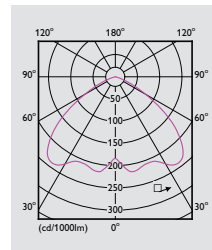

HPK518 1xHPL-N400W WB Alu Reflector with PG-IP65