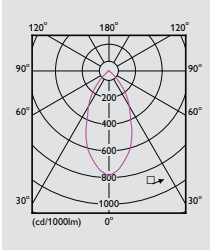

HPK518 1xHPI-P250W/BU NB Alu Reflector with PG-IP65