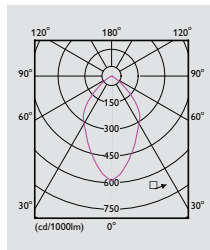

HPK518 1xSON400W NB Alu Reflector with PG-IP65