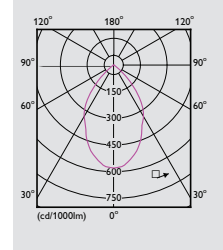

HPK518 1xHPL-N250W NB Alu Reflector with PG-IP65