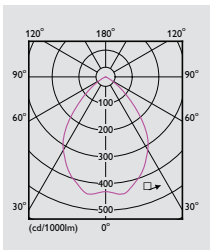

HPK518 1xHPI-P400W/BUS NB Alu Reflector with PG-IP65