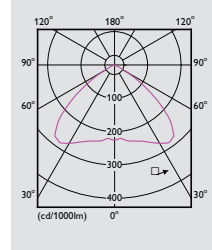

HPK518 1xHPL-N250W WB Alu Reflector with PG-IP65