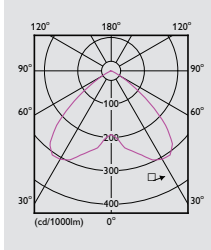

HPK518 1xSON250W WB Alu Reflector with PG-IP65