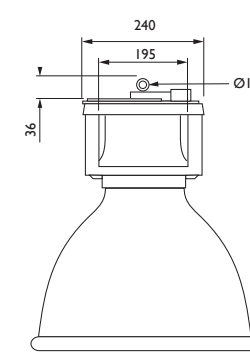

Aluminium Reflector + Glass Cover