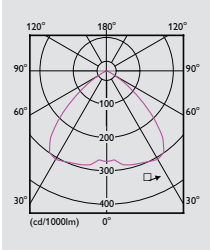

HPK518 1xHPI-P250W/BU WB Alu Reflector with PG-IP65