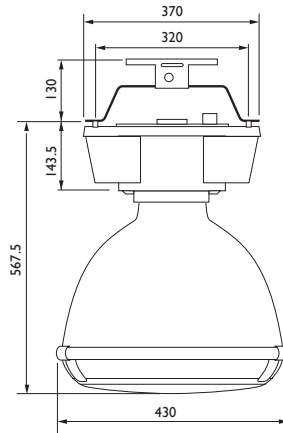

Aluminium Reflector + Thermoplastic Cover