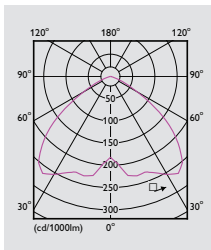

HPK518 1xSON400W WB Alu Reflector with PG-IP65