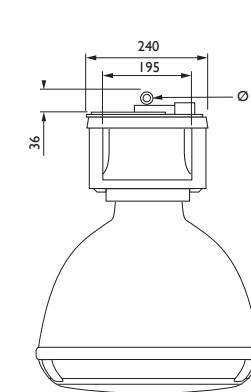

Aluminium Reflector + Thermoplastic Cover