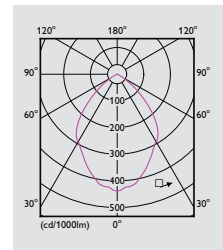

HPK518 1xHPL-N400W NB Alu Reflector with PG-IP65